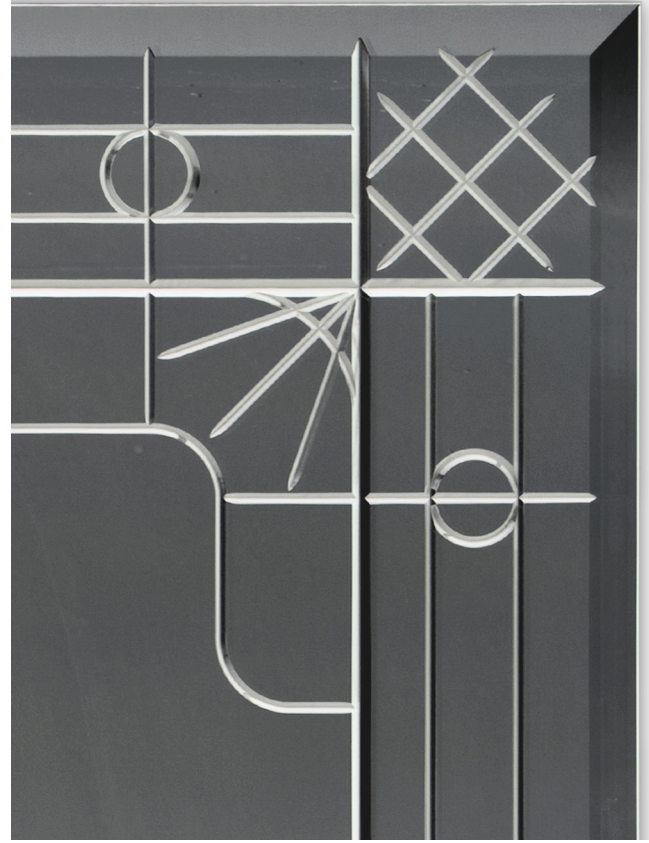

■ Y71102X

■ Detail

■ Y71101X

## SCHEMATICS

---

### SPECCHIO

1cm x 88cm H 88cm  
0,39" x 34,65" H 34,65"

3cm x 88cm H 208cm  
1,18" x 34,65" H 81,89"