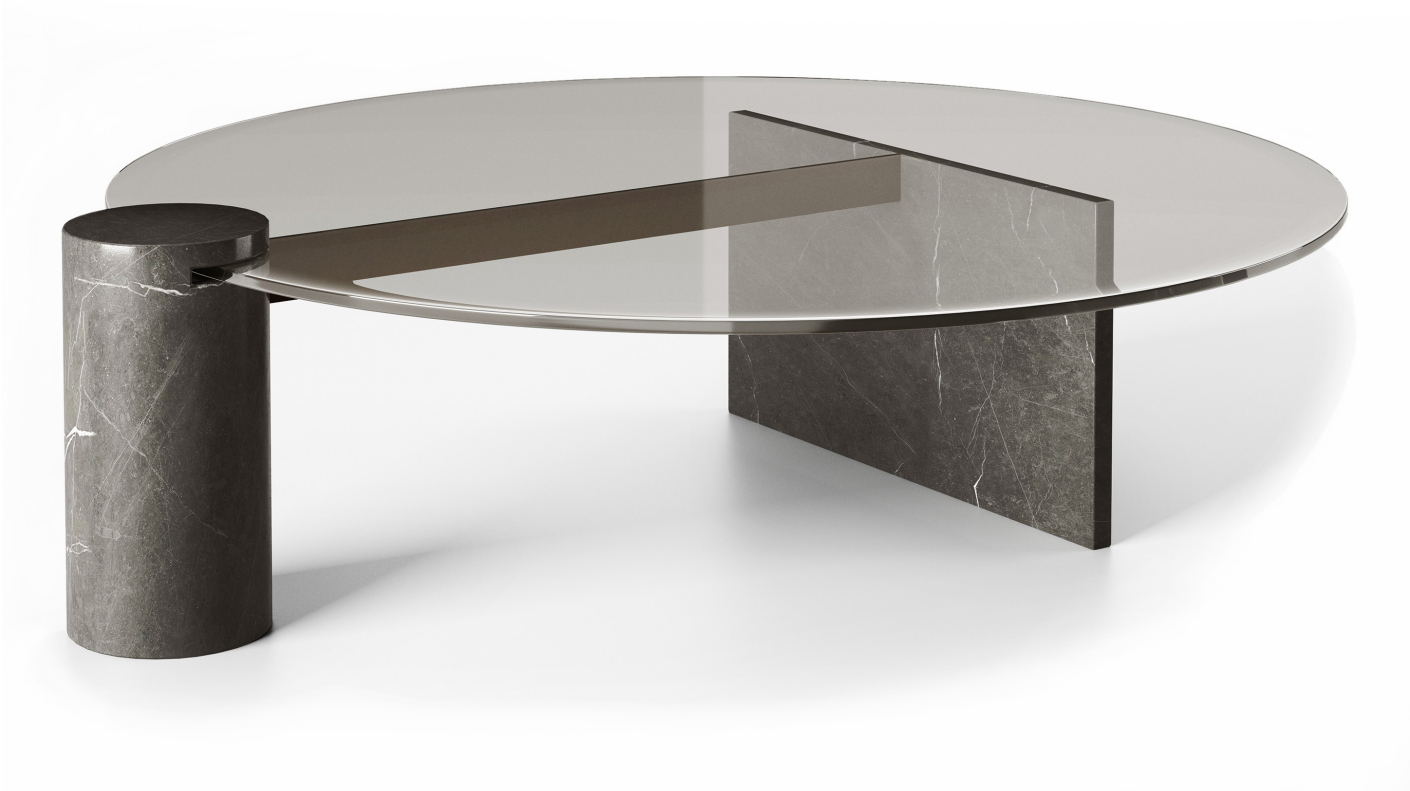

DRAFT IMAGES

■ T847001XNA

■ T847002XNA

ALL PICTURES SHOWN ARE FOR ILLUSTRATIVE PURPOSE ONLY. ACTUAL PRODUCT MAY VARY DUE TO PRODUCT ENHANCEMENT.

SCHEMATICS

TONDO CENTRALE

100cm x 108cm H 30cm
39,37" x 42,52" H 11,81"

TONDO SERVETTO

50cm x 55cm H 50cm
19,69" x 21,65" H 19,69"

FINITURE

Finitura struttura

Pewt/Fossena

Finitura top

ExtraWhite