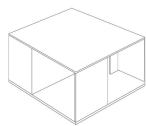

■ T140V00

■ T140V41

■ T140VX1

■ T140VM1

■ T140VH3

■ T140VM4

SCHEMATICS

QUADRATO ANGOLARE

60cm x 60cm H 42cm
23,62" x 23,62" H 16,54"

60cm x 60cm H 70cm
23,62" x 23,62" H 27,56"

QUADRATO CENTRALE

100cm x 100cm H 34cm
39,37" x 39,37" H 13,39"

RETTANGOLARE CENTRALE

85cm x 125cm H 34cm
33,46" x 49,21" H 13,39"