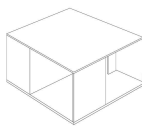

■ T140V00

■ T140V41

■ T140VX1

■ T140VM1

■ T140VH3

■ T140VM4

SCHEMATICS

QUADRATO ANGOLARE

60cm x 60cm H 42cm
23,62" x 23,62" H 16,54"

60cm x 60cm H 70cm
23,62" x 23,62" H 27,56"

QUADRATO CENTRALE

100cm x 100cm H 34cm
39,37" x 39,37" H 13,39"

RETTANGOLARE CENTRALE

85cm x 125cm H 34cm
33,46" x 49,21" H 13,39"