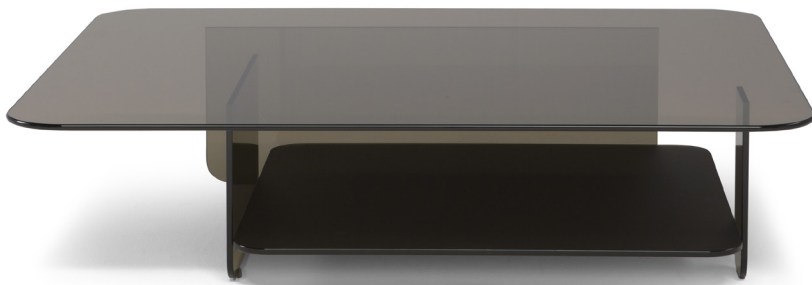

■ E04504X

■ E04503X

■ E04506X

■ E04505X

■ E04509X

■ E04510X

■ E04512X

■ E04511X

ALL PICTURES SHOWN ARE FOR ILLUSTRATIVE PURPOSE ONLY. ACTUAL PRODUCT MAY VARY DUE TO PRODUCT ENHANCEMENT.

SCHEMATICS

Rettangolare Centrale

100cm x 120cm H 28cm
39,37" x 47,24" H 11,02"

Tondo CENTRALE

100cm x 100cm H 32cm
39,37" x 39,37" H 12,6"

Tondo Servetto

40cm x 40cm H 48cm
15,75" x 15,75" H 18,9"

FINITURE

Finitura struttura

BRONZO

CAFFE' OPACO

FUME'

CELESTE

Copper

Finitura top

BRONZO

FUME'

ExtraWhite