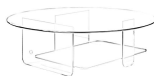

ALL PICTURES SHOWN ARE FOR ILLUSTRATIVE PURPOSE ONLY. ACTUAL PRODUCT MAY VARY DUE TO PRODUCT ENHANCEMENT.

SCHEMATICS

Rettangolare Centrale

100cm x 120cm H 28cm
39,37" x 47,24" H 11,02"

Tondo CENTRALE

100cm x 100cm H 32cm
39,37" x 39,37" H 12,6"

Tondo Servetto

40cm x 40cm H 48cm
15,75" x 15,75" H 18,9"

FINITURE

Finitura struttura

BRONZO

CAFFE' OPACO

FUME'

CELESTE