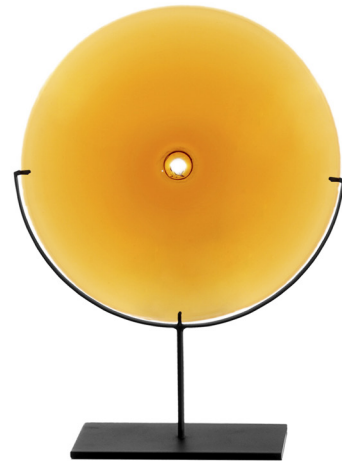

■ Pool A842V3W + A842V30 + A842V3V

■ Pool A842VW0

■ A84203V

■ Pool A842VGW

■ Pool A842V6W

SCHEMATICS

SCULTURA

18cm H 32cm
7,09" H 12,6"

30cm H 53cm
11,81" H 20,87"

53,3cm H 30,5cm
20,98" H 12,01"

61cm H 45,7cm
24,02" H 17,99"

73,7cm H 61cm
29,02" H 24,02"

FINITURE

Finitura

AMBRA

BIANCO