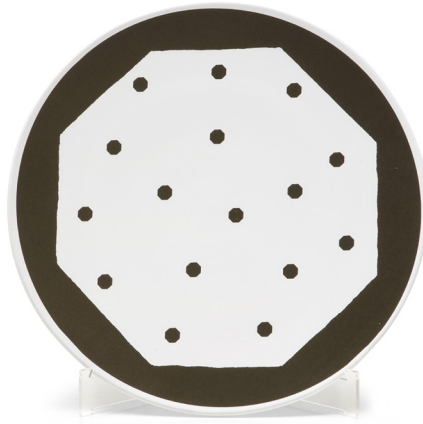

■ A13401X

■ A13402X

■ A13403X

■ A13404X

■ A13405X

■ A13406X

■ A13407X

■ A13408X

■ A13409X

SCHEMATICS

VASO

14cm x 14cm H 32cm
5,51" x 5,51" H 12,6"

14cm x 14cm H 38cm
5,51" x 5,51" H 14,96"

PUMO

13cm x 13cm H 20cm
5,12" x 5,12" H 7,87"

Piatto Decorativo

40cm x 40cm H 3cm
15,75" x 15,75" H 1,18"

Mug Decorativo

8cm x 8cm H 10cm
3,15" x 3,15" H 3,94"

FINITURE

Finitura

BIANCO

OLIVA