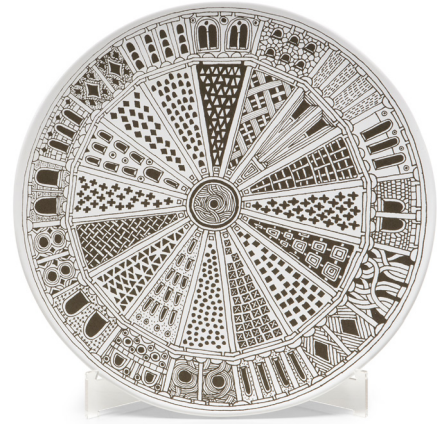

■ A13401X

■ A13402X

■ A13403X

■ A13404X

■ A13405X

■ A13406X

■ A13407X

■ A13408X

■ A13409X

SCHEMATICS

VASO

14cm x 14cm H 32cm
5,51" x 5,51" H 12,6"

14cm x 14cm H 38cm
5,51" x 5,51" H 14,96"

PUMO

13cm x 13cm H 20cm
5,12" x 5,12" H 7,87"

Piatto Decorativo

40cm x 40cm H 3cm
15,75" x 15,75" H 1,18"

Mug Decorativo

8cm x 8cm H 10cm
3,15" x 3,15" H 3,94"

FINITURE

Finitura

BIANCO

OLIVA